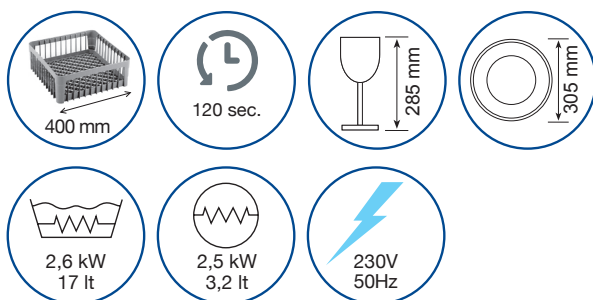

## TECHNICAL DATA

Total power (STANDARD) 2,79kW

Total power (OPTIONAL) -

Wash pump 0,19kW / 0,25Hp

Dimensions (L-P-H) 470x555x660h

## TECHNICAL DATA

Total power (STANDARD) 2,79kW

Total power (OPTIONAL) -

Wash pump 0,19kW / 0,25Hp

Dimensions (L-P-H) 470x555x710h

## TECHNICAL DATA

Total power (STANDARD) 2,86kW

Total power (OPTIONAL) -

Wash pump 0,26kW / 0,35Hp

Dimensions (L-P-H) 470x555x710h

## TECHNICAL DATA

Total power (STANDARD) 3,12kW

Total power (OPTIONAL) -

Wash pump 0,52kW / 0,7Hp

Dimensions (L-P-H) 530x610x760h