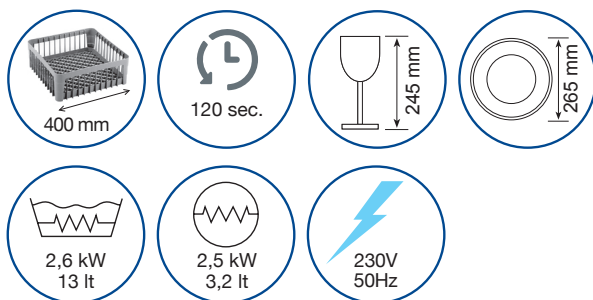

## TECHNICAL DATA

Total power (STANDARD) 2,79kW

Total power (OPTIONAL) -

Wash pump 0,19kW / 0,25Hp

Dimensions (L-P-H) 420x500x660h

## TECHNICAL DATA

Total power (STANDARD) 2,79kW

Total power (OPTIONAL) -

Wash pump 0,19kW / 0,25Hp

Dimensions (L-P-H) 470x555x660h

## TECHNICAL DATA

Total power (STANDARD) 2,86kW

Total power (OPTIONAL) -

Wash pump 0,26kW / 0,35Hp

Dimensions (L-P-H) 470x555x710h

## TECHNICAL DATA

Total power (STANDARD) 3,12kW

Total power (OPTIONAL) -

Wash pump 0,52kW / 0,7Hp

Dimensions (L-P-H) 530x610x760h