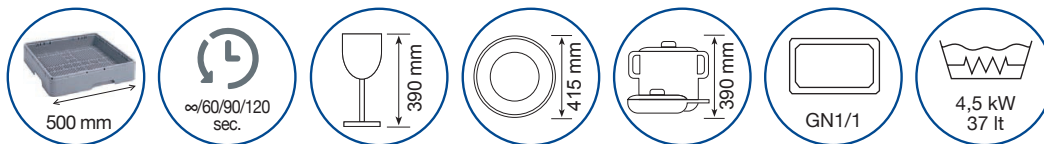

Aris DH110 DH120

TECHNICAL DATA	DH110	DH120
Total power (STANDARD)	6,52kW	7,04kW
Total power (OPTIONAL)	5,62kW / 10,12kW	6,14kW / 10,64kW
Wash pump	1,12kW / 1,5Hp	1,64kW / 2,2Hp
Dimensions (L-P-H)	620x770x1400/1900h	620x770x1400/1900h
Boiler heating element	5,4kW / 7,3lt	5,4kW / 7,3lt
Standard input voltage	400V3N+T 50Hz	400V3N+T 50Hz