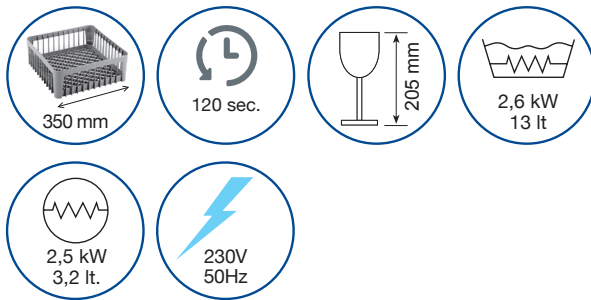

## TECHNICAL DATA

Total power (STANDARD) 2,79kW

Total power (OPTIONAL) -

Wash pump 0,19kW / 0,25Hp

Dimensions (L-P-H) 420x500x610h

## TECHNICAL DATA

Total power (STANDARD) 2,79kW

Total power (OPTIONAL) -

Wash pump 0,19kW / 0,25Hp

Dimensions (L-P-H) 470x555x710h

## TECHNICAL DATA

Total power (STANDARD) 2,86kW

Total power (OPTIONAL) -

Wash pump 0,26kW / 0,35Hp

Dimensions (L-P-H) 470x555x710h

## TECHNICAL DATA

Total power (STANDARD) 3,12kW

Total power (OPTIONAL) -

Wash pump 0,52kW / 0,7Hp

Dimensions (L-P-H) 530x610x760h