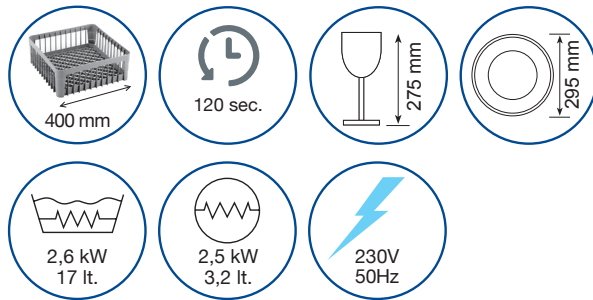

## TECHNICAL DATA

Total power (STANDARD) 2,79kW

Total power (OPTIONAL) -

Wash pump 0,19kW / 0,25Hp

Dimensions (L-P-H) 470x555x660h

## TECHNICAL DATA

Total power (STANDARD) 2,79kW

Total power (OPTIONAL) -

Wash pump 0,19kW / 0,25Hp

Dimensions (L-P-H) 470x555x710h

## TECHNICAL DATA

Total power (STANDARD) 2,86kW

Total power (OPTIONAL) -

Wash pump 0,26kW / 0,35Hp

Dimensions (L-P-H) 470x555x710h

## TECHNICAL DATA

Total power (STANDARD) 3,12kW

Total power (OPTIONAL) -

Wash pump 0,52kW / 0,7Hp

Dimensions (L-P-H) 530x610x760h