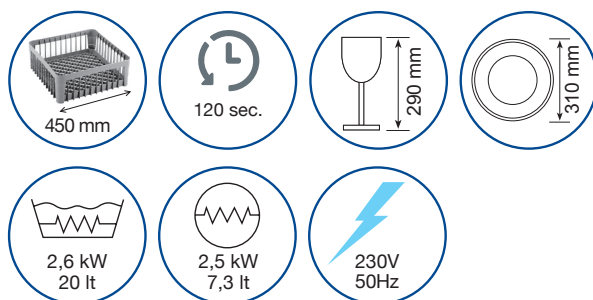

## TECHNICAL DATA

Total power (STANDARD) 2,79kW

Total power (OPTIONAL) -

Wash pump 0,19kW / 0,25Hp

Dimensions (L-P-H) 470x555x710h

## TECHNICAL DATA

Total power (STANDARD) 2,86kW

Total power (OPTIONAL) -

Wash pump 0,26kW / 0,35Hp

Dimensions (L-P-H) 470x555x710h

## TECHNICAL DATA

Total power (STANDARD) 3,12kW

Total power (OPTIONAL) -

Wash pump 0,52kW / 0,7Hp

Dimensions (L-P-H) 530x610x760h