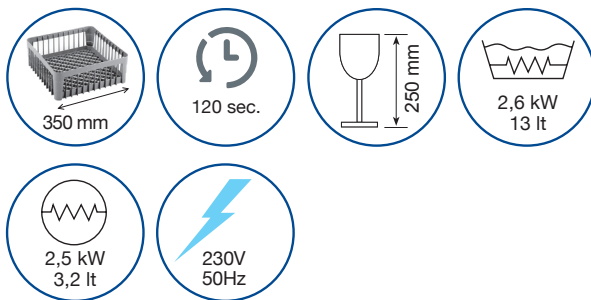

## TECHNICAL DATA

Total power (STANDARD) 2,79kW

Total power (OPTIONAL) -

Wash pump 0,19kW / 0,25Hp

Dimensions (L-P-H) 420x500x610h

## TECHNICAL DATA

Total power (STANDARD) 2,79kW

Total power (OPTIONAL) -

Wash pump 0,19kW / 0,25Hp

Dimensions (L-P-H) 420x500x660h

## TECHNICAL DATA

Total power (STANDARD) 2,86kW

Total power (OPTIONAL) -

Wash pump 0,26kW / 0,35Hp

Dimensions (L-P-H) 470x555x710h

## TECHNICAL DATA

Total power (STANDARD) 3,12kW

Total power (OPTIONAL) -

Wash pump 0,52kW / 0,7Hp

Dimensions (L-P-H) 530x610x760h