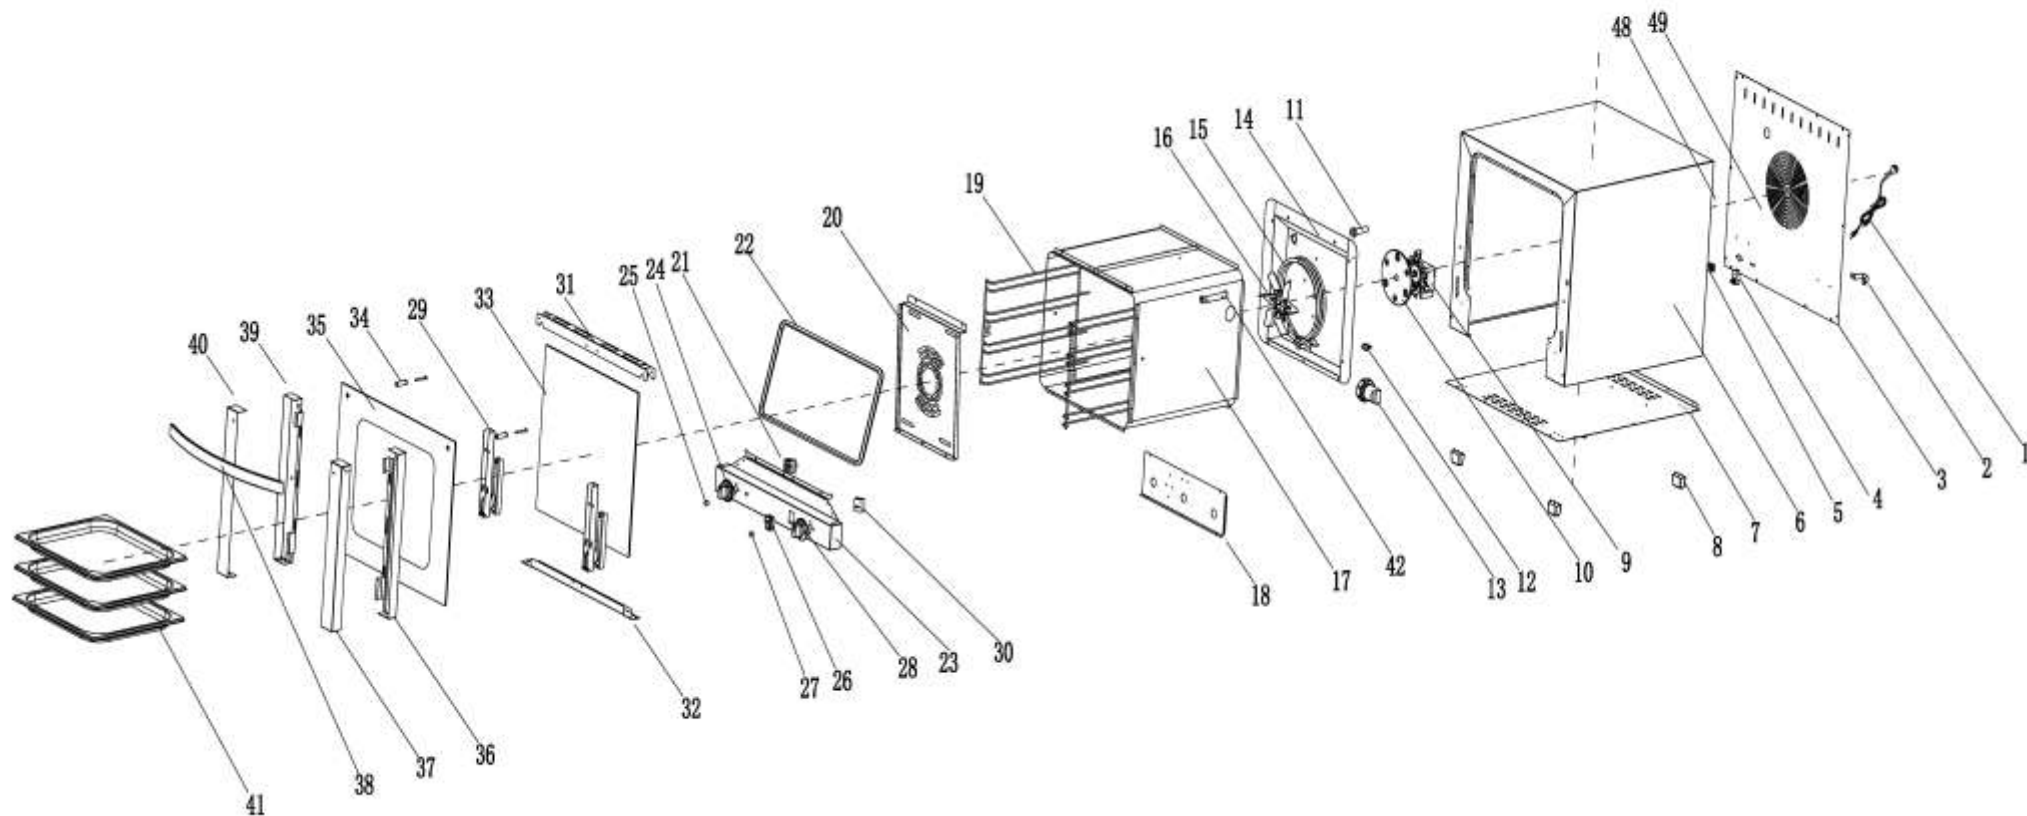

ПЕЧЬ КОНВЕКЦИОННАЯ HURAKAN HKN-XFT135

ПЕЧЬ КОНВЕКЦИОННАЯ HURAKAN HKN-XFT135

Поз	Наименование детали		
1	Power cord	26	Power switch
2	Backstop	27	Thermostat light
3	Back cover	28	Thermostat knob
4	Switch	29	Hinge assembly
5	Cord clamp	30	Thermostat
6	Housing	31	Top support for glass
7	Bottom cover	32	Bottom support for glass
8	Foot	33	Glass- in side
9	Motor	34	Handle support
10	Motor support	35	Glass- out side
11	Release pipe	36	Right support- in side
12	Thermal cut-out	37	Right support- out side
13	Light assembly	38	Handle
14	Back cover-in side	39	Left support- in side
15	Heater	40	Left support- out side
16	Fan blade	41	Bakeing tray
17	Cavity	42	Sensor fixed
18	Cavity support		
19	Comal support		
20	Fan cover		
21	Timer		
22	Sealing		
23	Control panel		
24	Timer Knob		
25	Timer light		