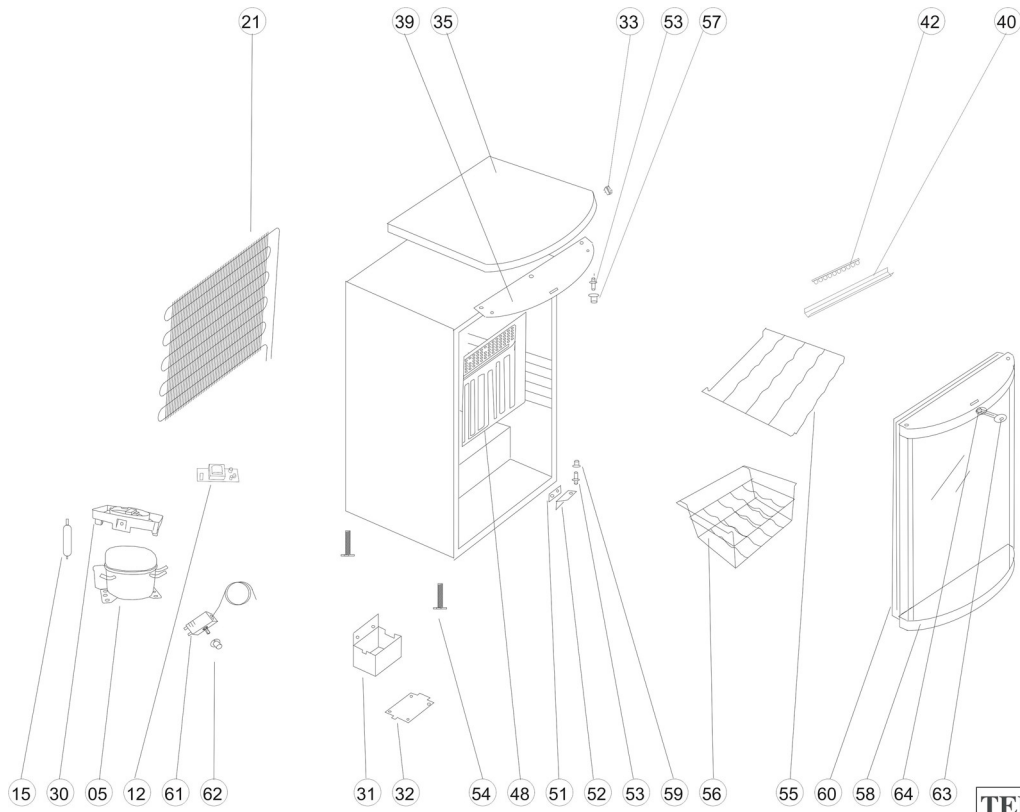

34854 / SC85 BLACK w/Fan

2021-10-27

34854 / SC85 BLACK w/Fan

TEFCOLD®	Date: 201208
Model: SC85-I B	Rev. no.: 02
Exploded view	Rev. by: rfj
Drawing no.:	